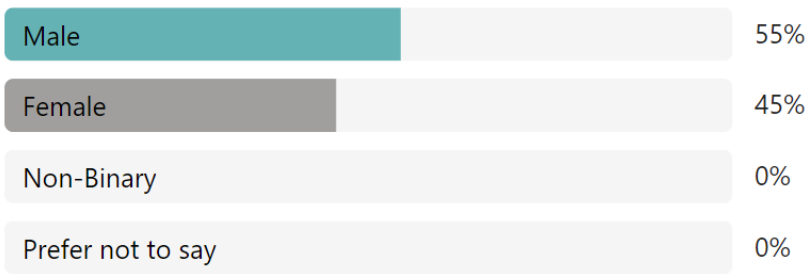

Gender

Age

16-24	0%
25-29	0%
30-34	6%
35-39	6%
40-44	12%
45-49	15%
50-54	12%
55-59	12%
60-64	21%
65+	15%

Ethnicity